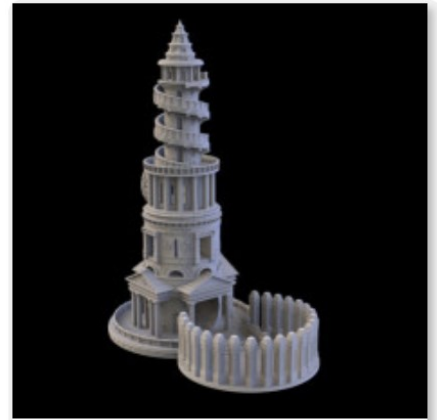

Basalt Dice Tower

Amazing Dice Towers

The Game of Destiny - 8 incredibly detailed dice towers, single pieces.

02 - Magic Trunk

03 - Crashed Ship

04 - Pharaoh Skull

05 - Cathedral Tower

06 - The Guardian Tower

Amazing Dice Towers

The Triad Dice Towers - 5 Spectacular dice towers.

The Triad - Tower 5
Tabletop Terrain

The Triad - Tower 4
Tabletop Terrain

The Triad - Tower 3
Tabletop Terrain

The Triad - Tower 1
Tabletop Terrain

The Triad - Tower 2
Tabletop Terrain

Amazing Dice Towers

Skull Dice Tower - One of the nicest dice towers, pop your dice through the skulls eyes.

Printed in a single piece, with a massive range of colours available.