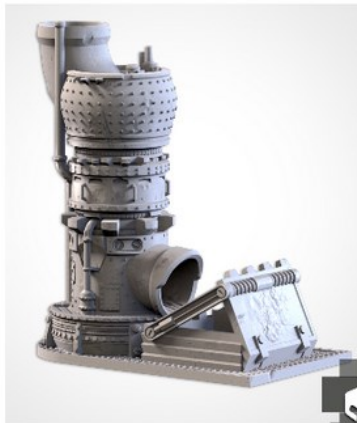

11 - Industrial Factory