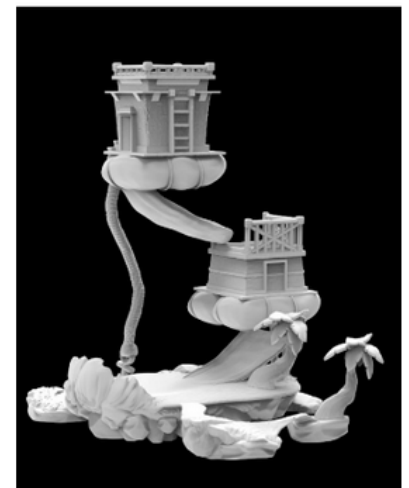

B03 - Balloons Dice Tower