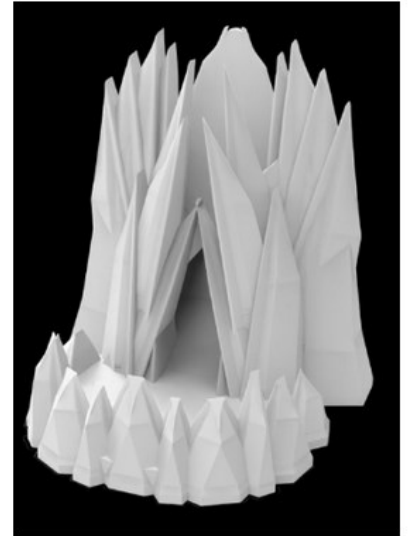

EX12 - Classic Atlantis