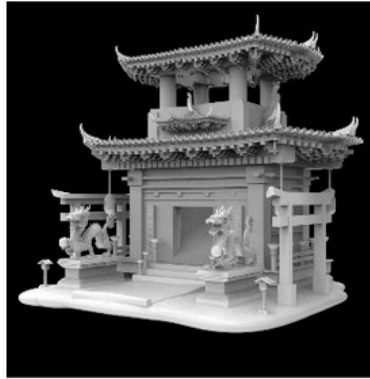

A02 - Japan Dice Tower