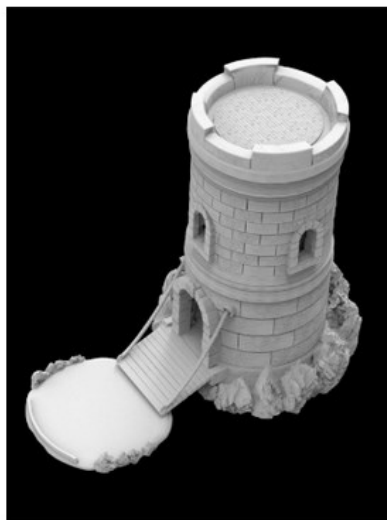

C05 - Militia Dice Tower