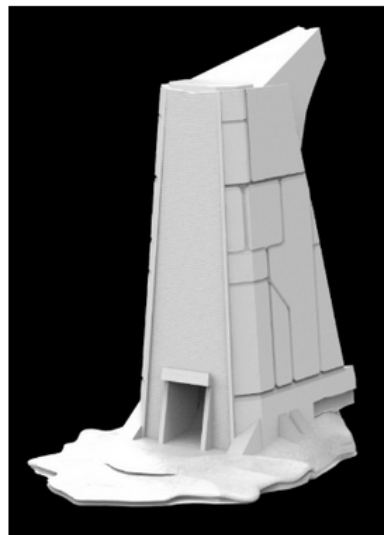

B05 - Medusa Dice Tower

B02 - Aliens Dice Tower