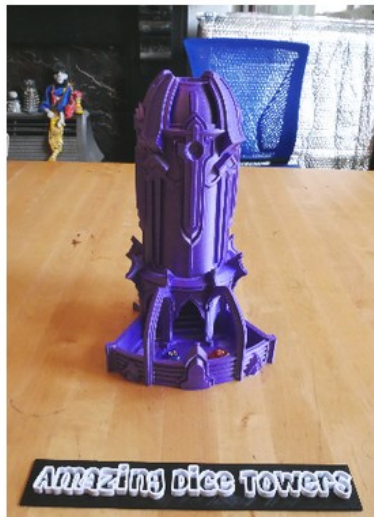

Basalt Dice Tower

Amazing Dice Towers

The Game of Destiny - 8 incredibly detailed dice towers, single pieces.

02 - Magic Trunk

03 - Crashed Ship

04 - Pharaoh Skull

05 - Cathedral Tower

06 - The Guardian Tower

08 - Dwarf Bastion

14 - Cthulhu Cave

16 - Statue of the Gods

Amazing Dice Towers

The Game of Destiny - 10 multi-pieced dice towers, most are in two parts.

01 - Dark Tower

07 - Skull Trophy

09 - Xeno Tower